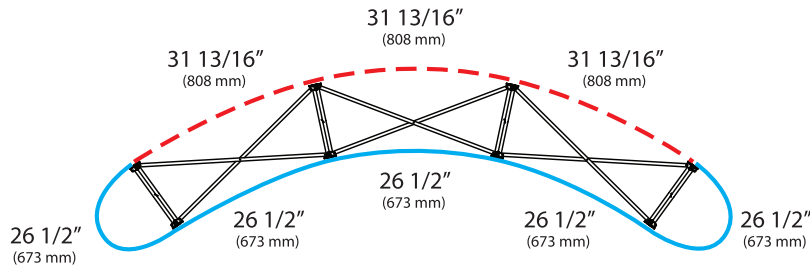

Curved Expand 2000 Panel Sizes (with curved ends)

Example 3x3

	individual panel widths - front	total graphic area - front	individual panel widths - back	total graphic area - back
 1x3	26 1/2" curved end cap 26 1/2" curved inside panel 26 1/2" curved end cap (673+673+673 mm)	79 1/2" wide x 88" high (2019x2235 mm)	31 13/16" curved outside panel (808 mm)	31 13/16" wide x 88" high (808x2235 mm)
 2x3	26 1/2" curved end cap 26 1/2" curved inside panel 26 1/2" curved inside panel 26 1/2" curved end cap (673+673+673+673 mm)	106" wide x 88" high (2692x2235 mm)	31 13/16" curved outside panel 31 13/16" curved outside panel (808+808 mm)	63 5/8" wide x 88" high (1616x2235 mm)
 3x3	26 1/2" curved end cap 26 1/2" curved inside panel 26 1/2" curved inside panel 26 1/2" curved inside panel 26 1/2" curved end cap (673+673+673+673+673 mm)	132 1/2" wide x 88" high (3365x2235 mm)	31 13/16" curved outside panel 31 13/16" curved outside panel 31 13/16" curved outside panel (808+808+808 mm)	95 7/16" wide x 88" high (2424x2235 mm)
 4x3	26 1/2" curved end cap 26 1/2" curved inside panel 26 1/2" curved inside panel 26 1/2" curved inside panel 26 1/2" curved inside panel 26 1/2" curved end cap (673+673+673+673+673+673 mm)	159" wide x 88" high (4038x2235 mm)	31 13/16" curved outside panel 31 13/16" curved outside panel 31 13/16" curved outside panel 31 13/16" curved outside panel (808+808+808+808 mm)	127 1/4" wide x 88" high (3232x2235 mm)
 5x3	26 1/2" curved end cap 26 1/2" curved inside panel 26 1/2" curved inside panel 26 1/2" curved inside panel 26 1/2" curved inside panel 26 1/2" curved inside panel 26 1/2" curved end cap (673+673+673+673+673+673+673 mm)	185 1/2" wide x 88" high (4711x2235 mm)	31 13/16" curved outside panel 31 13/16" curved outside panel 31 13/16" curved outside panel 31 13/16" curved outside panel 31 13/16" curved outside panel (808+808+808+808 mm)	159 1/16" wide x 88" high (4040x2235 mm)